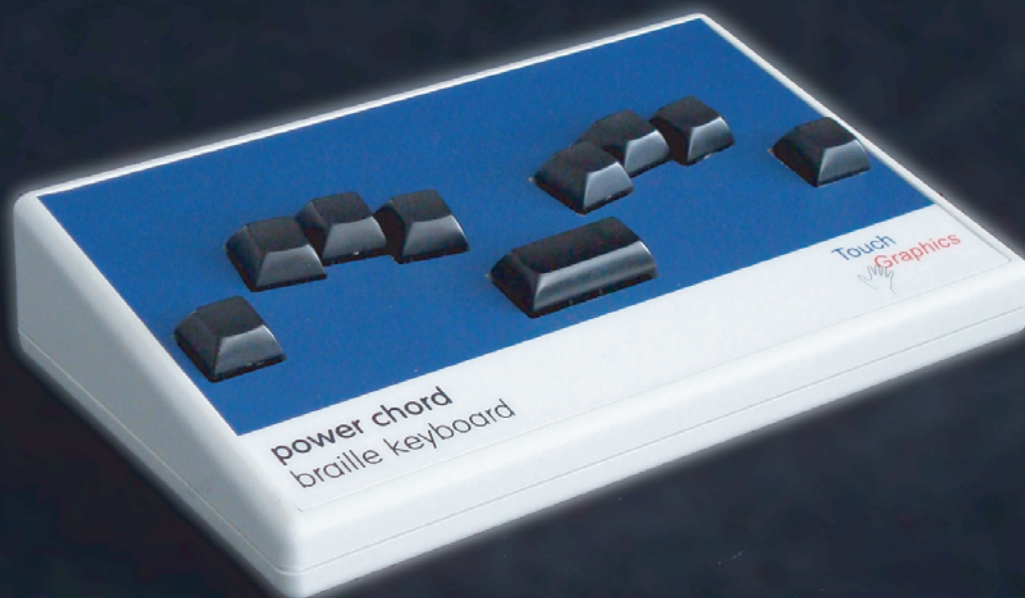

# Power Chord Keyboard

Touch  
Graphics, Inc.

**Power Chord Keyboard** is a simple, inexpensive way to type braille into a computer. Users press down on multiple buttons to form chords. When all buttons are released, the keyboard sends a character to the PC. By itself, the keyboard can be used by braille transcribers wishing to simplify their work. It also is perfect for carrying out writing exercises in the **SAL Courseware for Braille Literacy**. And, used in conjunction with the **Power Chord Editor** software (included), the keyboard can be used for creating simple documents and practicing writing grade 2 contracted braille. Add a braille embosser, and you have a low-force replacement for Perkins-style brailers.